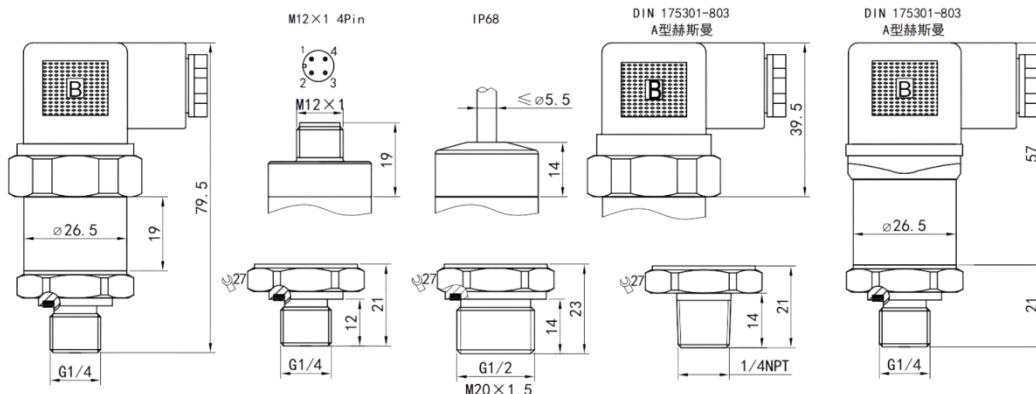

- High precision
- Compact design
- Unparalleled Price and Performance
- Wide operating temperature range

POTENTIAL APPLICATIONS

- Food and pharmaceutical equipment
- Construction Machinery
- Fire building system
- Hydraulic and Pneumatic Control

PERSONAL INJURY

DO NOT USE these products as safety or emergency stop devices or in any other application where failure of the product could result in personal injury.

Failure to comply with these instructions could result in death or serious injury.

All potential use in aerospace, medical, transportation, agriculture, refrigeration, and industrial applications. To view the entire product portfolio, click our company's website.

PERFORMANCE SPECIFICATIONS

Pressure range	0–20–70MPa (Customizable)
Pressure Accuracy	± 0.25%FS、 ± 0.5%FS、 ± 1.0%FS
Output	4–20mA、 0/1–5/10V、 0.5–4.5V
Excitation	5VDC、 24VDC、 9–36VDC
Load Resistance	Current type: $R=(\text{Supply Voltage}-8V)/0.02 \Omega$
Compensated Temp. Range	0°C to 70°C (32°F to 158°F)
Operating Temp. Range	-40°C –85°C (-40°F to 185°F)
Proof pressure	150%
Burst pressure	200%
Temperature drift	± 0.02%FS/°C
Long term stability	± 0.2%FS/year
Pressure port types	G1/4、 1/4NPT、 R1/4、 G1/8、 G1/2、 M20*1.5 (Customizable)
Electrical connector types	Hirschmann、 M12、 Cable harness(1 m, 2 m, 3 m, or 5 m) (Customizable)
Housing	304 316L stainless steel

ELECTRICAL CONNECTOR TYPE DIMENSIONS

Beijing Stablesens Technology Co., Ltd.

Website: www.stablesens.com

Mail: sales@stablefa.com

Tel: 86-10-56676110

Room 1809, Building 61, No. 2 Jingyuan North Street, Beijing Economic-Technological Development Area, Beijing, China